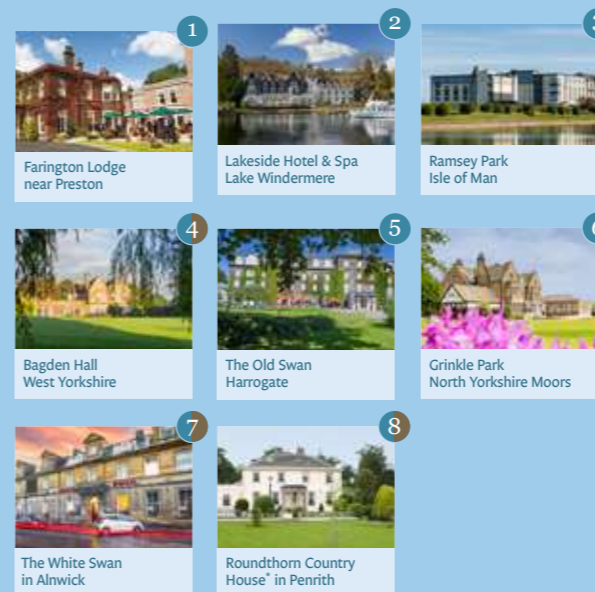

GREAT BUSINESS STARTS HERE...

Classic Lodges Hotels understands that the key to a successful business event is a great location, impeccable service, and the right atmosphere. This allows delegates to concentrate when necessary and relax when desired. With properties located across the country, from the Northumberland coastline to the picturesque Lake District, Lancashire, the heart of Harrogate, West Yorkshire, renowned as "The Last of Summer Wine Country", and North York Moors and Coast, all conveniently situated for the road network and offering exceptional accommodation and meeting spaces, Classic Lodges Hotels is committed to delivering the business event you seek.

Call our Central Conference Team on *01257 238 730*

or email *events@classiclodges.co.uk*

Find out about our Special Conference Offers at
www.classiclodges.co.uk/conferences-meetings-events/

the sign of a great hotel

WHERE TO FIND CLASSIC LODGES HOTELS

the sign of a great hotel

Call our hotels direct or make an enquiry via our Central Conference Team on **01257 238 730** or by emailing **events@classiclodges.co.uk**