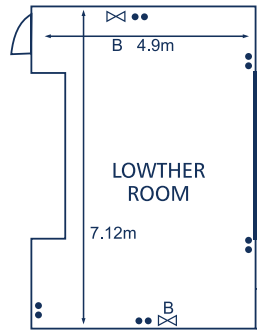

Room name	Location	Daylight	Length	Width	Height	Theatre	U Shape	Classroom	Boardroom	Dinner	Caberet
Cumbrian	G Floor	✓	16.7m	13.4m	2.7m	170	40	100	50	150	100
Eamont	G Floor	✓	5.25m	6.3m	3.5m	32	12	12	18	28	16
Eden	G Floor	✓	5.92m	4.8m	4m	26	10	10	14	20	-
Lowther	G Floor	✓	7.12m	2.37m	3.35m	36	16	16	20	30	20