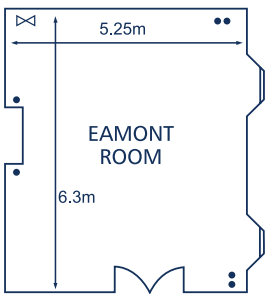

Room name	Location	Daylight	Length	Width	Height	Theatre	U Shape	Classroom	Boardroom	Dinner	Caberet
Cumbrian	G Floor	✓	16.7m	13.4m	2.7m	170	40	100	50	150	100
Eamont	G Floor	✓	5.25m	6.3m	3.5m	32	12	12	18	28	16
Eden	G Floor	✓	5.92m	4.8m	4m	26	10	10	14	20	-
Lowther	G Floor	✓	7.12m	2.37m	3.35m	36	16	16	20	30	20