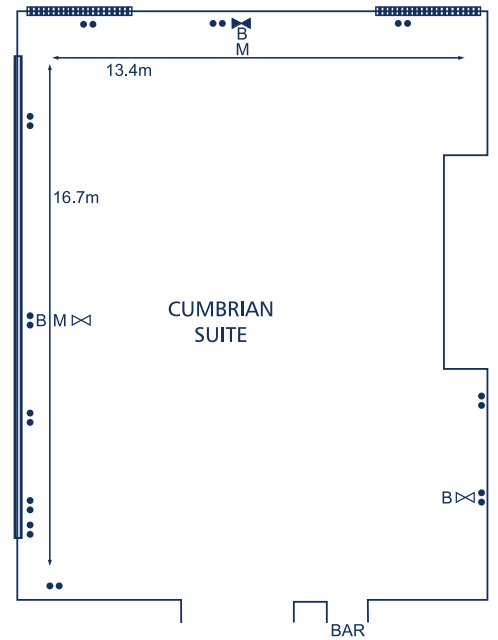

Room name	Location	Daylight	Length	Width	Height	Theatre	U Shape	Classroom	Boardroom	Dinner	Caberet
Cumbrian	G Floor	✓	16.7m	13.4m	2.7m	170	40	100	50	150	100
Eamont	G Floor	✓	5.25m	6.3m	3.5m	32	12	12	18	28	16
Eden	G Floor	✓	5.92m	4.8m	4m	26	10	10	14	20	-
Lowther	G Floor	✓	7.12m	2.37m	3.35m	36	16	16	20	30	20