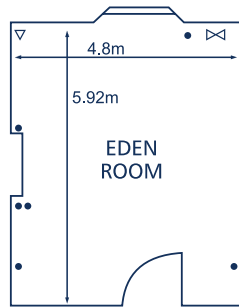

Room name	Location	Daylight	Length	Width	Height	Theatre	U Shape	Classroom	Boardroom	Dinner	Caberet
Cumbrian	G Floor	✓	16.7m	13.4m	2.7m	170	40	100	50	150	100
Eamont	G Floor	✓	5.25m	6.3m	3.5m	32	12	12	18	28	16
Eden	G Floor	✓	5.92m	4.8m	4m	26	10	10	14	20	-
Lowther	G Floor	✓	7.12m	2.37m	3.35m	36	16	16	20	30	20