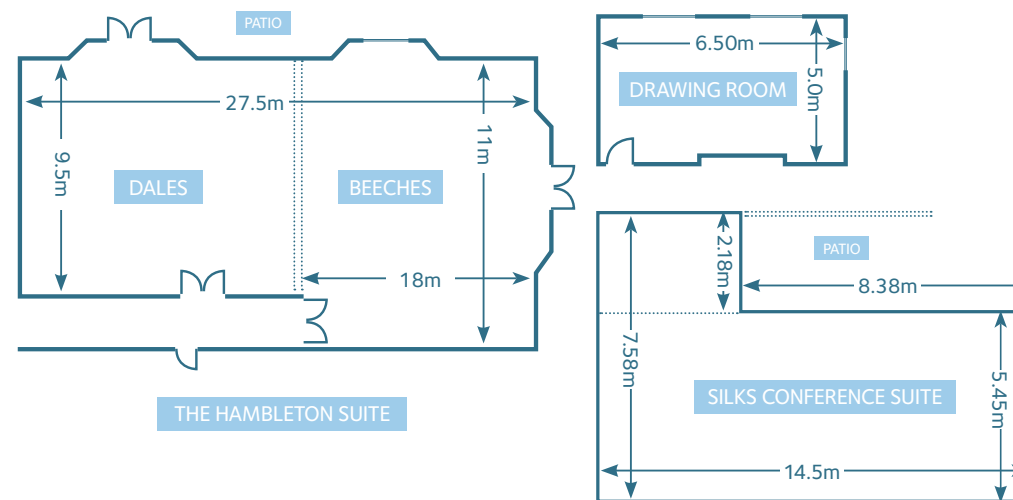

### At a glance:

- Dedicated Conference Centre
- 24 bedrooms and suites
- Acres of gardens and stunning views
- Close to A1M, A19 and A684
- Variety of flexible meeting spaces
- Capacity for up to 250 delegates
- Free WiFi and parking

### Included in our rates:

- VAT
- Free parking
- Free WiFi

Room Name	Location	Daylight	Length	Width	Height	Theatre	Classroom	U-Shape	Boardroom	Caberet	Reception	Dinner Dance
Silks Conference Suite	G Floor	✓	14.5	7.5	3	120	55	40	30	50	120	80*
The Hambleton Suite	G Floor	✓	27.5	11	3.5	250	60	45	50	144	250	160
The Dales Room	G Floor	✓	9.5	9.5	3.5	90	18	25	30	32	90	30*
The Beech Room	G Floor	✓	18	11	3.5	180	40	35	40	72	180	100*
The Drawing Room	G Floor	✓	6.5	5	4	25	10	14	16	10	25	20*