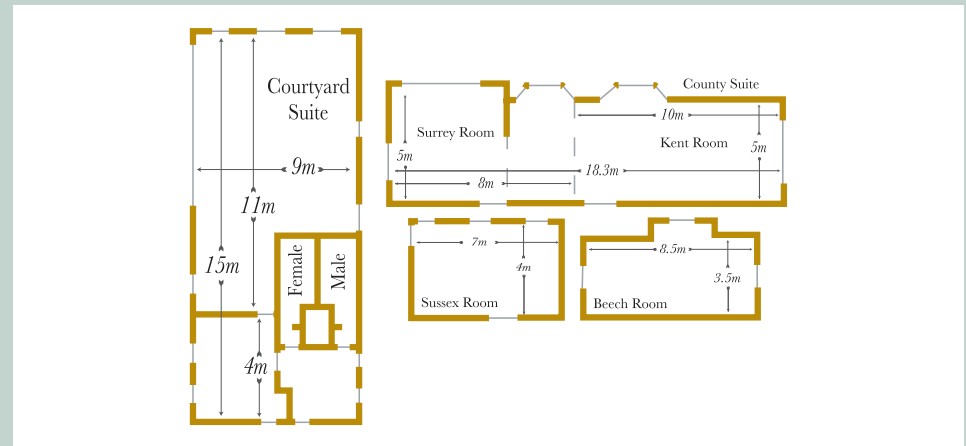

Choose From:

- Pro Karting
- Clay Pigeon Shooting
- 4 x 4 Off Road
- Quad Bikes
- Paintball

We are able to offer Archery at the Hotel.

Room sizes

Room name	Location	Daylight	Length	Width	Height	Theatre	Classroom	U-shape	Boardroom	Dinner Dance	Reception
New Courtyard	G Floor	✓	15	9	2.37	100	60	50	50	100*	120
County Suite	1st Floor	✓	18.3	5	2.2	80	40	45	45	80	70
Kent	1st Floor	✓	9.5	5	2.2	50	20	25	25	40	40
Surrey	1st Floor	✓	8.8	4	2.2	40	20	20	20	40	40
Beech	2nd Floor	✓	6.15	3.2	2.5	n/a	n/a	n/a	10	n/a	n/a
Sussex	1st Floor	✓	7	3.4	2.5	n/a	n/a	n/a	16	n/a	n/a